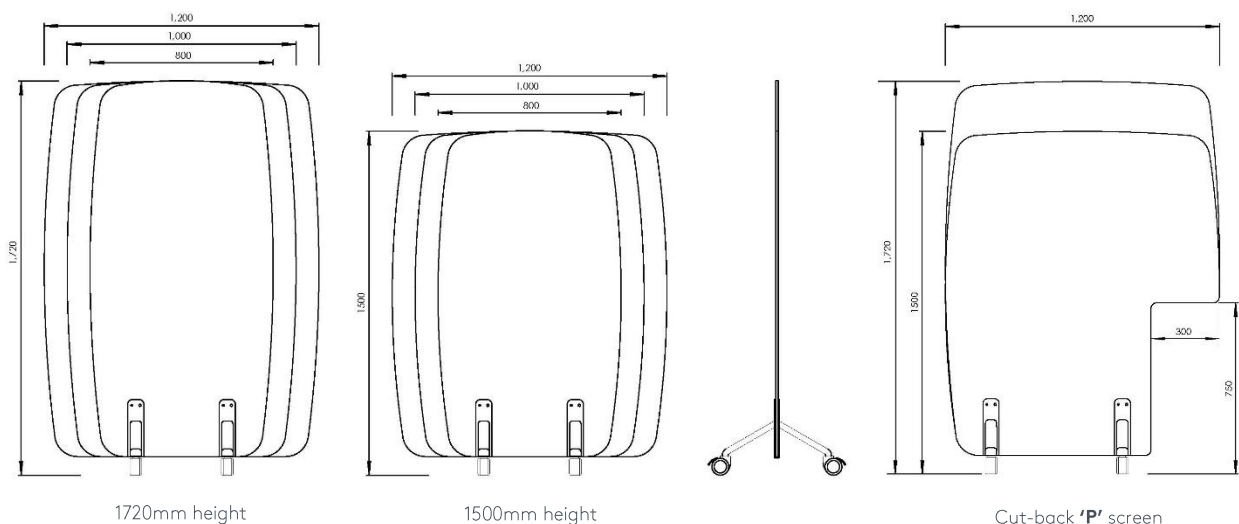

#### Available as

**Upholstered** – 12mm thick, upholstered in Blazer Lite

**MFC** – 18mm thick MFC finishes

**Whiteboard** – 18mm thick Laminated whiteboard finish

#### - 1,500mm Height

Code	Dimensions	Blazer Lite	MFC	Whiteboard
<b>MS 0815</b>	800 x 1500mm	465	358	455
<b>MS 1015</b>	1000 x 1500mm	492	363	480
<b>MS 1215</b>	1200 x 1500mm	526	378	502
<b>MS 1215 P</b>	1200 x 1500mm <b>'P'</b> shaped	548	397	522

#### - 1,720mm Height

Code	Dimensions	Blazer Lite	MFC	Whiteboard
<b>MS 0817</b>	800 x 1720mm	495	376	475
<b>MS 1017</b>	1000 x 1720mm	527	383	505
<b>MS 1217</b>	1200 x 1720mm	566	399	532
<b>MS 1217 P</b>	1200 x 1720mm <b>'P'</b> shaped	588	419	552